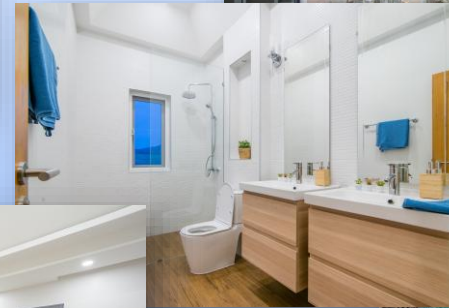

Moda Interior and Furniture

Contact: Anthony@modaresidences.com

Outstanding Designs in Hua Hin

Furniture Package

Outstanding Designs in Hua Hin

- Our build method is very personal to our clients, we allow full customisation throughout the project.
- We guide and advise through all the steps and process to ensure our clients are completely happy and their villa is tailored to their individual requirements.
- Every Moda home comes with a furniture package. You will be invited to make your selections and color options 6-8 weeks before moving in, based on current availability.
- The following pages show typical included inventory and indicative styles available, on Modena and Classic Villas. Note Villa Ultra and Elle do not include featured bedroom walls and have only 1 guest bedroom.
- Out fitted wardrobes, kitchen and interior doors also have options on finishing and we will be please to discuss other options.
- All ceramic tiles can be customized to suit your unique preferences. The tiles section shows our typical showhouse selection which is indicative of the product range pricing

Bathrooms

Outstanding Designs in Hua Hin

Complete with vanity sink (Double in master) cupboards and lights, mirrors and accessories.

Pictures indicative of style only. Tile choice available.

* All styles subject to availability at time of ordering. Towels not included.